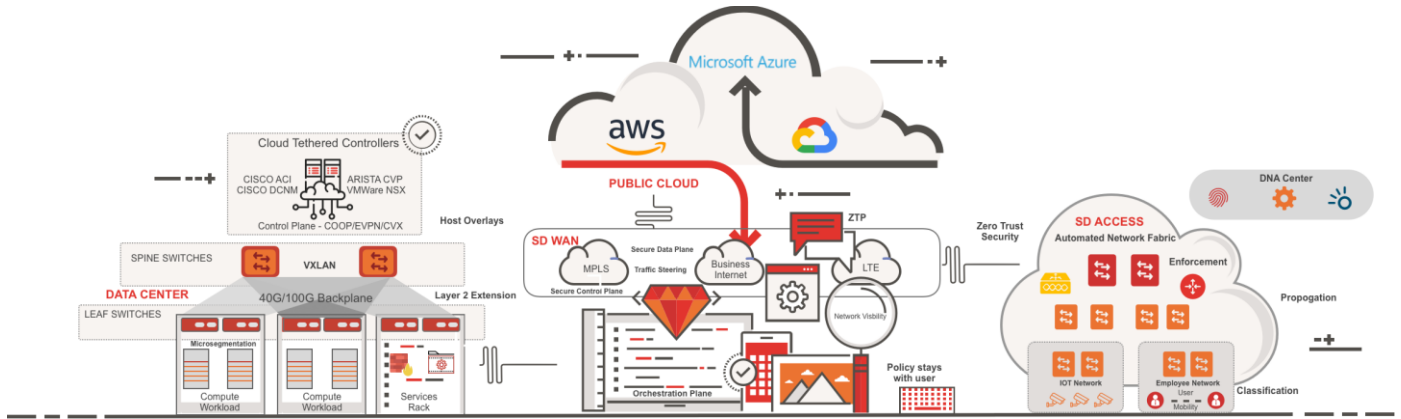

Innovative Solutions

Companies like Amazon, Microsoft, Google and others have taught the industry the importance of having an agile, scalable and reliable infrastructure. Their Cloud Platform networking teams make hundreds of routine changes to the physical networks rapidly and safely every day. These changes include turning up new links, replacing devices, creating new security zones, and extracting relevant insights from massive amounts of raw telemetry.

The software-defined enterprise is a game-changing shift in the way IT services and solutions are deployed in hybrid cloud environments

SD DATA CENTER

Modern Data Center fabrics are built on the foundation of high-speed non-blocking Leaf spine architectures providing predictable performance and scale. VXLAN overlays extend the layer 2 domains. SDN technologies offer automation and micro-segmentation capabilities to the Data Center networks.

The Evolution from virtualization to DevOps, to containers, to microservices architecture, will lead to an era of software-defined data center.

SD WAN

SD-WAN improves application performance through its ability to dynamically shift traffic to link with bandwidth sufficient enough to accommodate each application's requirements.

SD ACCESS

SD Access provides a transformational shift in building and managing networks: Secure, Faster, Easier and with improved business efficiency.

The solution provides policy-based automation across the network by using a single network fabric. The single network fabric provides complete network visibility; consistent management across the network; and secure end-to-end segmentation for users and devices.